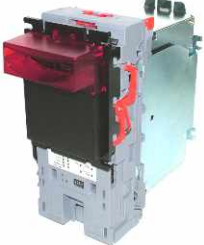

NV9-202

Cash Box: 600 Slide In (PA194)
Bezel: Vertical Down Snout (PA191)