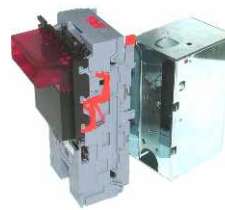

Smiley® NV9 Banknote Validator Series

NV9-101

Cash Box: 300 Slide In (PA192)
Bezel: Horizontal (PA189)

NV9-201

Cash Box: 600 Slide In (PA194)
Bezel: Horizontal (PA189)

Removable Slide In Cash Box

Slide In Cash Box For 300 Notes
(PA192)

Removable Clip On Cash Box

Clip On Cash Box For 600 Notes
(PA193)

Optional Front Bezel

-X05

Bezel: 69mm Fixed Width Horizontal (PA268)
Fits a.o. for Russian Rubel

-X06

Bezel: Vertical Up-Down Flat 69mm (PA323)
Fits a.o. for Russian Rubel

-X07

Bezel: 66mm Fixed Width Horizontal (PA257)
Fits a.o. for US-Dollar

-X08

Bezel: Vertical Up-Down Flat 66mm (PA296)
Fits a.o. for US-Dollar

NV9-102

Cash Box: 300 Slide In (PA192)
Bezel: Vertical Down Snout (PA191)

NV9-404

Cash Box: 600 Clip On (PA193)
Bezel: Vertical Up Snout (PA190)

All bezel also available in black.
All bezel are interchangeable.
All validators include the following
interface options:

- SSP (Smiley Secure Protocol)
- SIO (Simple Serial Interface)
- MDB (requires IF5 Box)
- CCTalk
- Parallel
- Pulse
- Binary